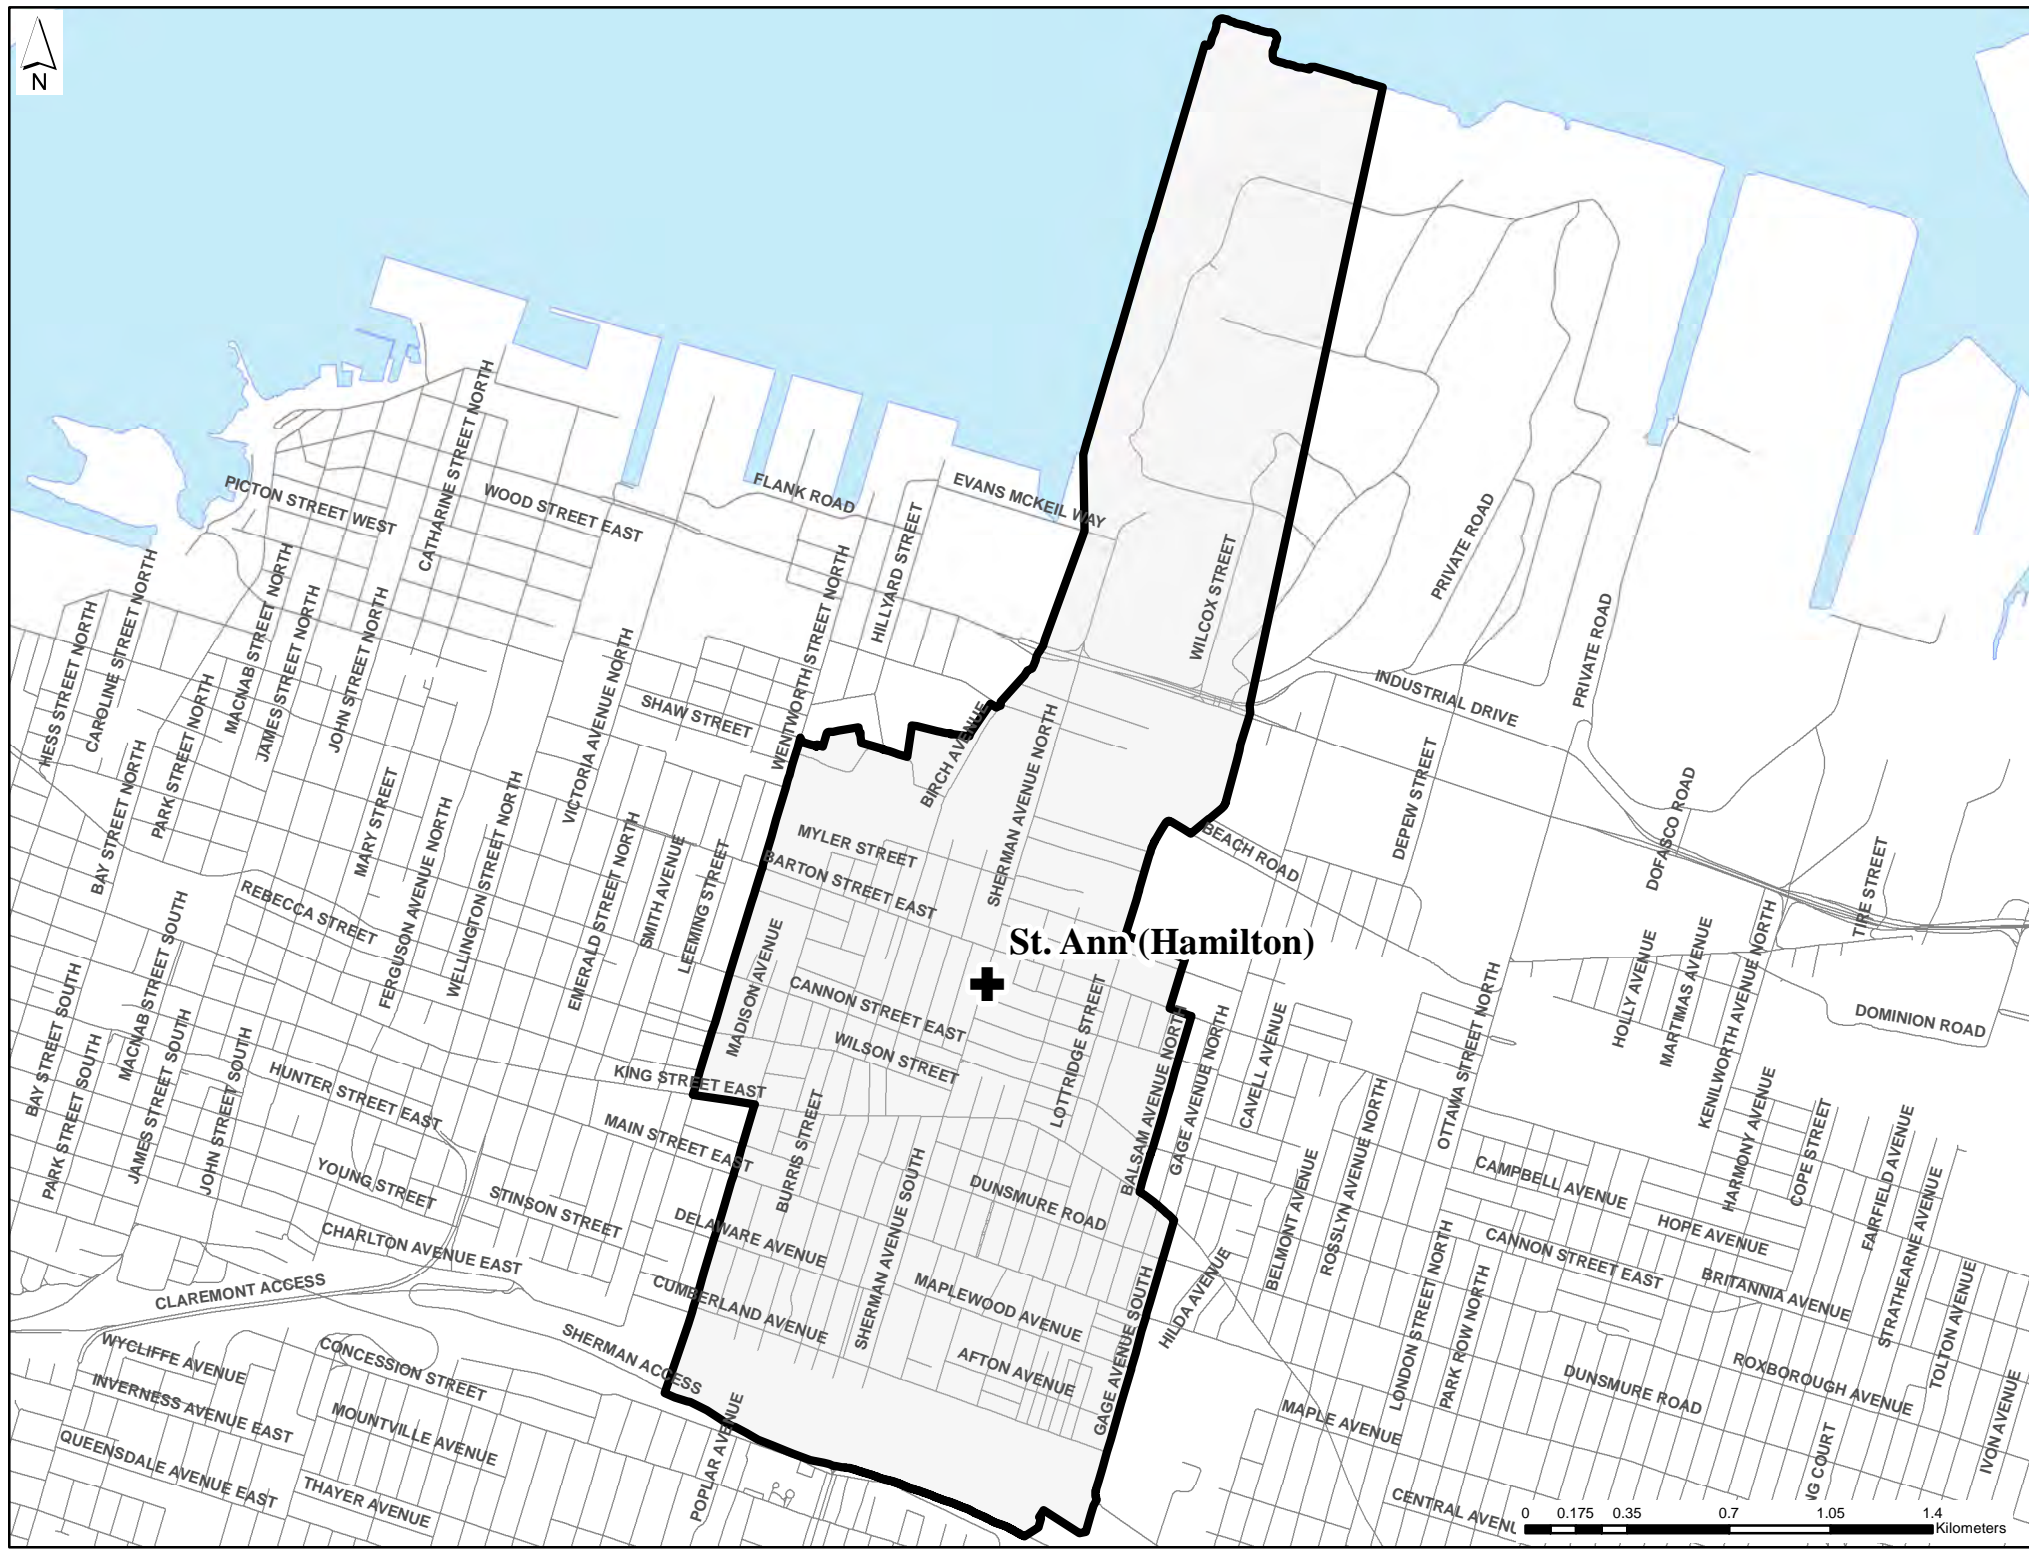

Hamilton-Wentworth
Catholic District School Board
Believing. Achieving. Serving.

School Attendance Boundary 2022 / 2023

St. Ann (Hamilton) CES

Grade:	JK- 8
Address:	118 Sherman Avenue North Hamilton, Ontario L8L 6M6
Phone #:	905-547-5444
Parish:	St. Ann Church 120 Sherman Ave N, Hamilton
Secondary Feeder School:	Cathedral CSS
School Website:	http://stah.hwcdsb.ca/

-  Catholic Elementary School
-  Catholic Elementary School Boundary